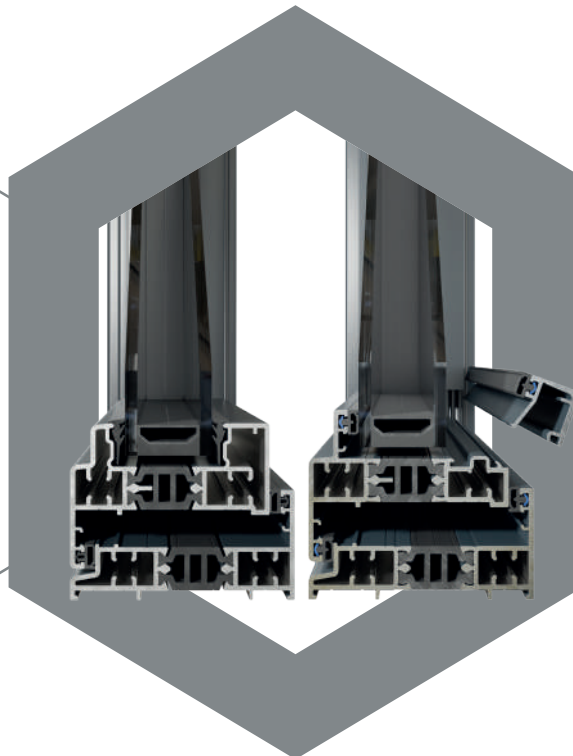

With exceptional security built into the heart of every product

The innovative construction method of the Classic system creates exceptionally strong frames, maximising the inherent strength of Sheerline's aluminium windows and doors. This coupled with our high security multipoint locking, helps keep you and your home safe and secure. Additional features like unique hinge protectors also help create outstanding levels of security.

For ultimate security, a beadless option is also available in the Classic window system which eliminates the need for separate glazing beads. Instead, our patented[†] corner jointing method securely locks the glass away within a completely sealed unit.

No window in its class is as secure.

Secured by Design

Official Police Security Initiative

For added peace of mind choose our laminate glass upgrade – for Secured by Design accreditation – the official UK Police initiative ‘designing out crime’ through physical security.*

PAS24:2016

All Sheerline windows carry PAS24:2016 enhanced security accreditation, so if you are looking for stylish aluminium windows with extra peace of mind as standard – then we have you covered.

*Classic Door awaiting testing
†Patent registration number: GB2569209